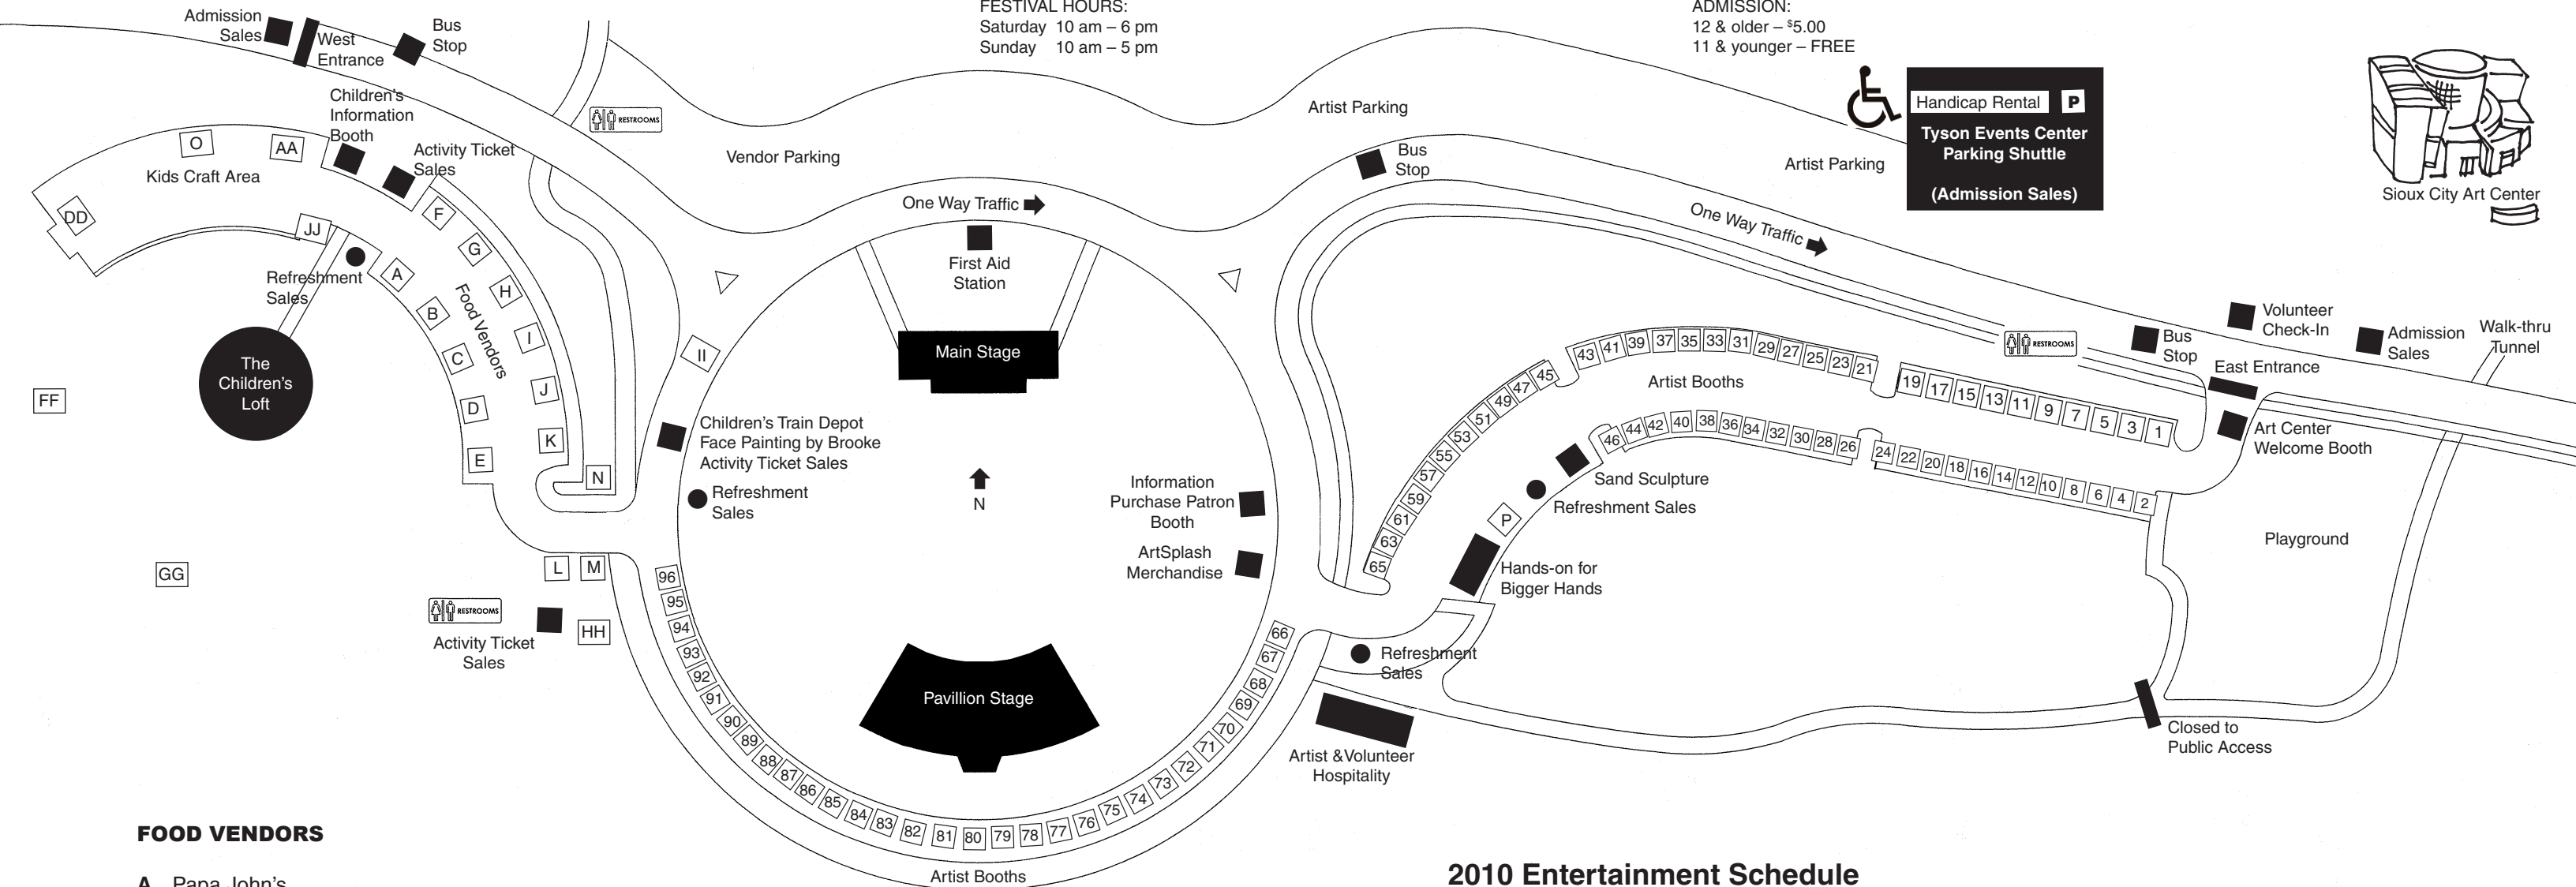

Hamilton Blvd.  
Exit 149

## 2010 ArtSplash Site Plan

FESTIVAL HOURS:  
Saturday 10 am – 6 pm  
Sunday 10 am – 5 pm

ADMISSION:  
12 & older – \$5.00  
11 & younger – FREE

### FOOD VENDORS

- A Papa John's
- B Dog Eat Dog
- C A. Harsma Concessions
- D Sunshine Lemonade
- E Conrad's Kitchen
- F Three Guy's & Ribeye
- G Funnel Cakes
- H Gobble Stop
- I Spiral Spuds
- J Navarrete's Mexican
- K C & R Greek
- L Pacific Rim
- M Kettle Corn
- N Watermelon Patch
- O Rainbow Snow
- P Dairy Queen

### CHILDREN'S AREA

- AA Sand Play Area
- DD Wildlife Encounters
- FF Big Slide
- GG Children's Obstacle Course
- HH Eurobungy Trampoline
- II Children's Train
- JJ Poppin' Penelope